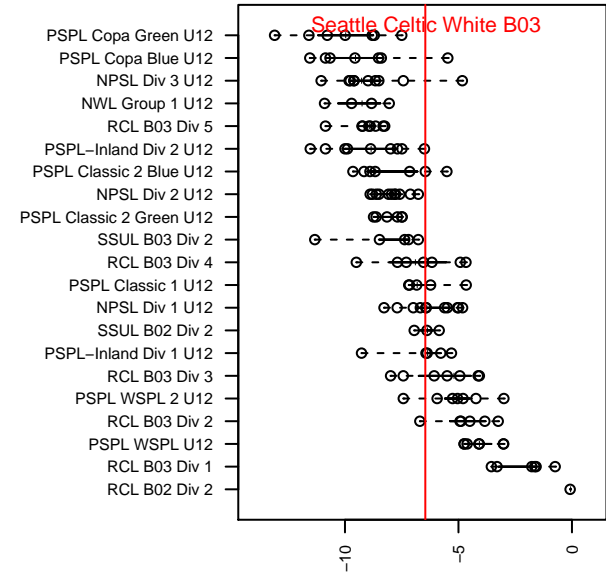

Seattle Celtic White B03

Seattle Celtic
Seattle, WA
B03 total strength=603
attack=0.55 defense=0.46
fall league = PSPL Classic 2 Blue U12
spr league = Spr PSPL Classic 2 U12

alt names used:
Seattle Celtic B03 White
Seattle Celtic B03 White
Seattle Celtic B03 White

Venues played:
2015 Crossfire Select BU12 Silver
2015 PSPL Classic 2 Blue U12
2015 Spr PSPL Classic 2 U12

**attack and defense variance (black dot)
relative to other teams
and top 10 in region**

**attack and defense rating
relative to others at age
and all opponents in last 13 months**