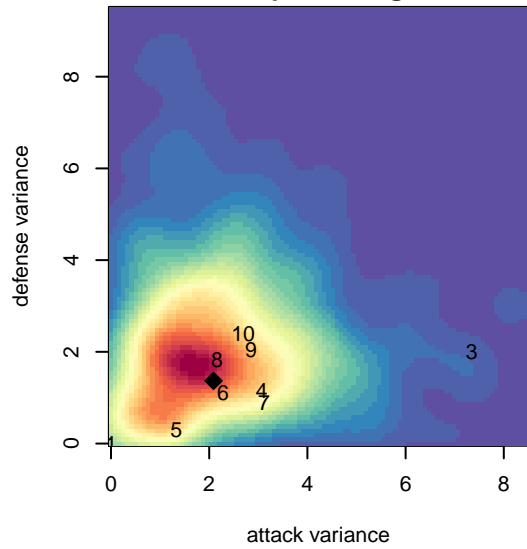

**attack and defense variance (black dot)
relative to other teams
and top 10 in region**