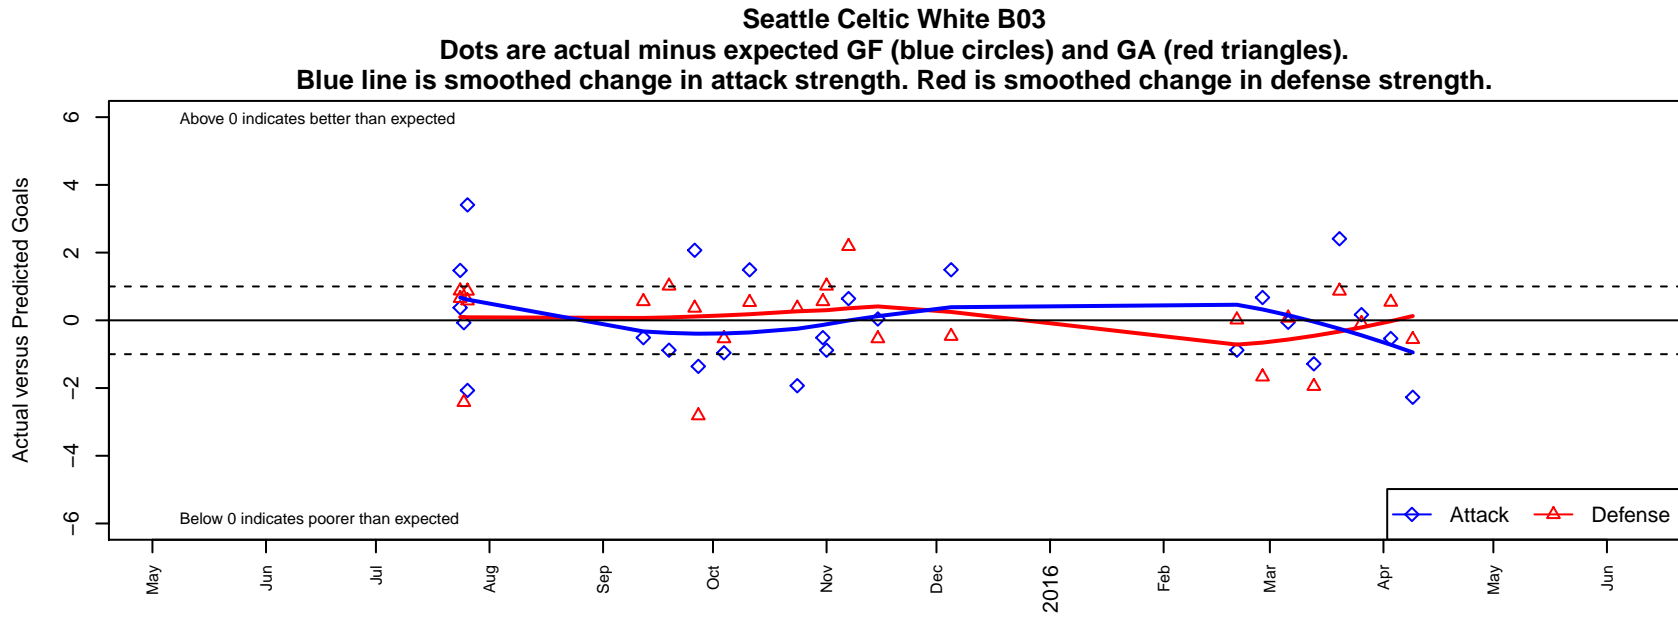

Seattle Celtic White B03

Seattle Celtic
Seattle, WA
B03 total strength=603
attack=0.55 defense=0.46
fall league = PSPL Classic 2 Blue U12
spr league = Spr PSPL Classic 2 U12

alt names used:
Seattle Celtic B03 White
Seattle Celtic B03 White
Seattle Celtic B03 White

Venues played:
2015 Crossfire Select BU12 Silver
2015 PSPL Classic 2 Blue U12
2015 Spr PSPL Classic 2 U12

**attack and defense variance (black dot)
relative to other teams
and top 10 in region**

**attack and defense rating
relative to others at age
and all opponents in last 13 months**