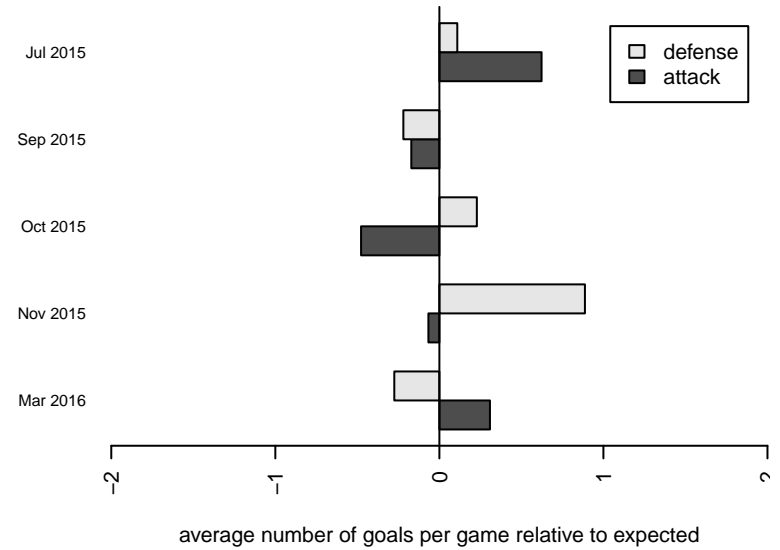

Performance relative to 13 month average